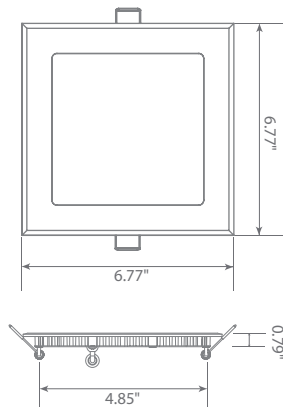

Product Dimensions